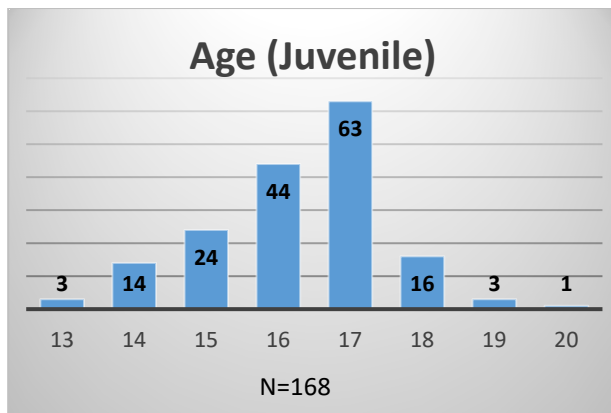

## Demographics for JTDC Population

### Thursday Morning Midnight Count

Total # of probation Involved youth<sup>1</sup>: 984

<sup>1</sup> Probation Active: Any youth who is pending sentencing with an active social history, has been formally placed on probation or supervision with Cook County Juvenile Probation on the date of the report.