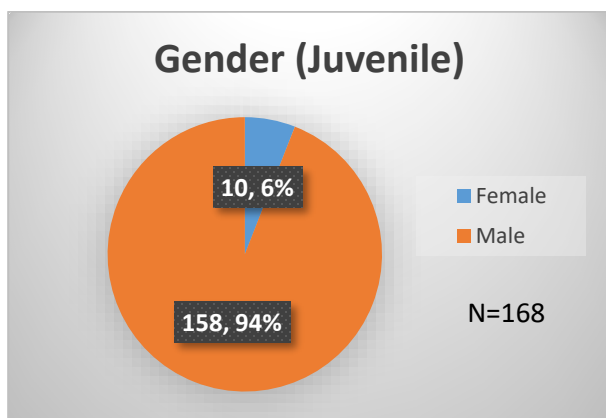

## Demographics for JTDC Population

### Thursday Morning Midnight Count

Total # of probation Involved youth<sup>1</sup>: 984

<sup>1</sup> Probation Active: Any youth who is pending sentencing with an active social history, has been formally placed on probation or supervision with Cook County Juvenile Probation on the date of the report.