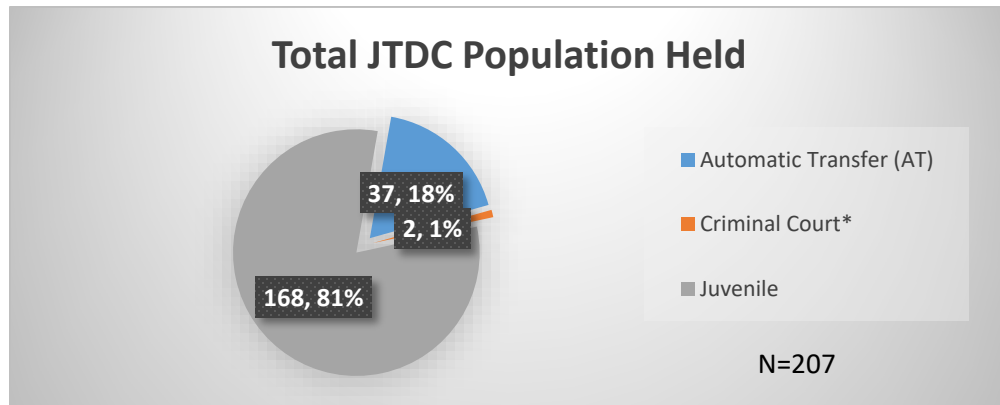

### Thursday Morning Midnight Count

Total # of probation Involved youth<sup>1</sup>: 984

<sup>1</sup> Probation Active: Any youth who is pending sentencing with an active social history, has been formally placed on probation or supervision with Cook County Juvenile Probation on the date of the report.